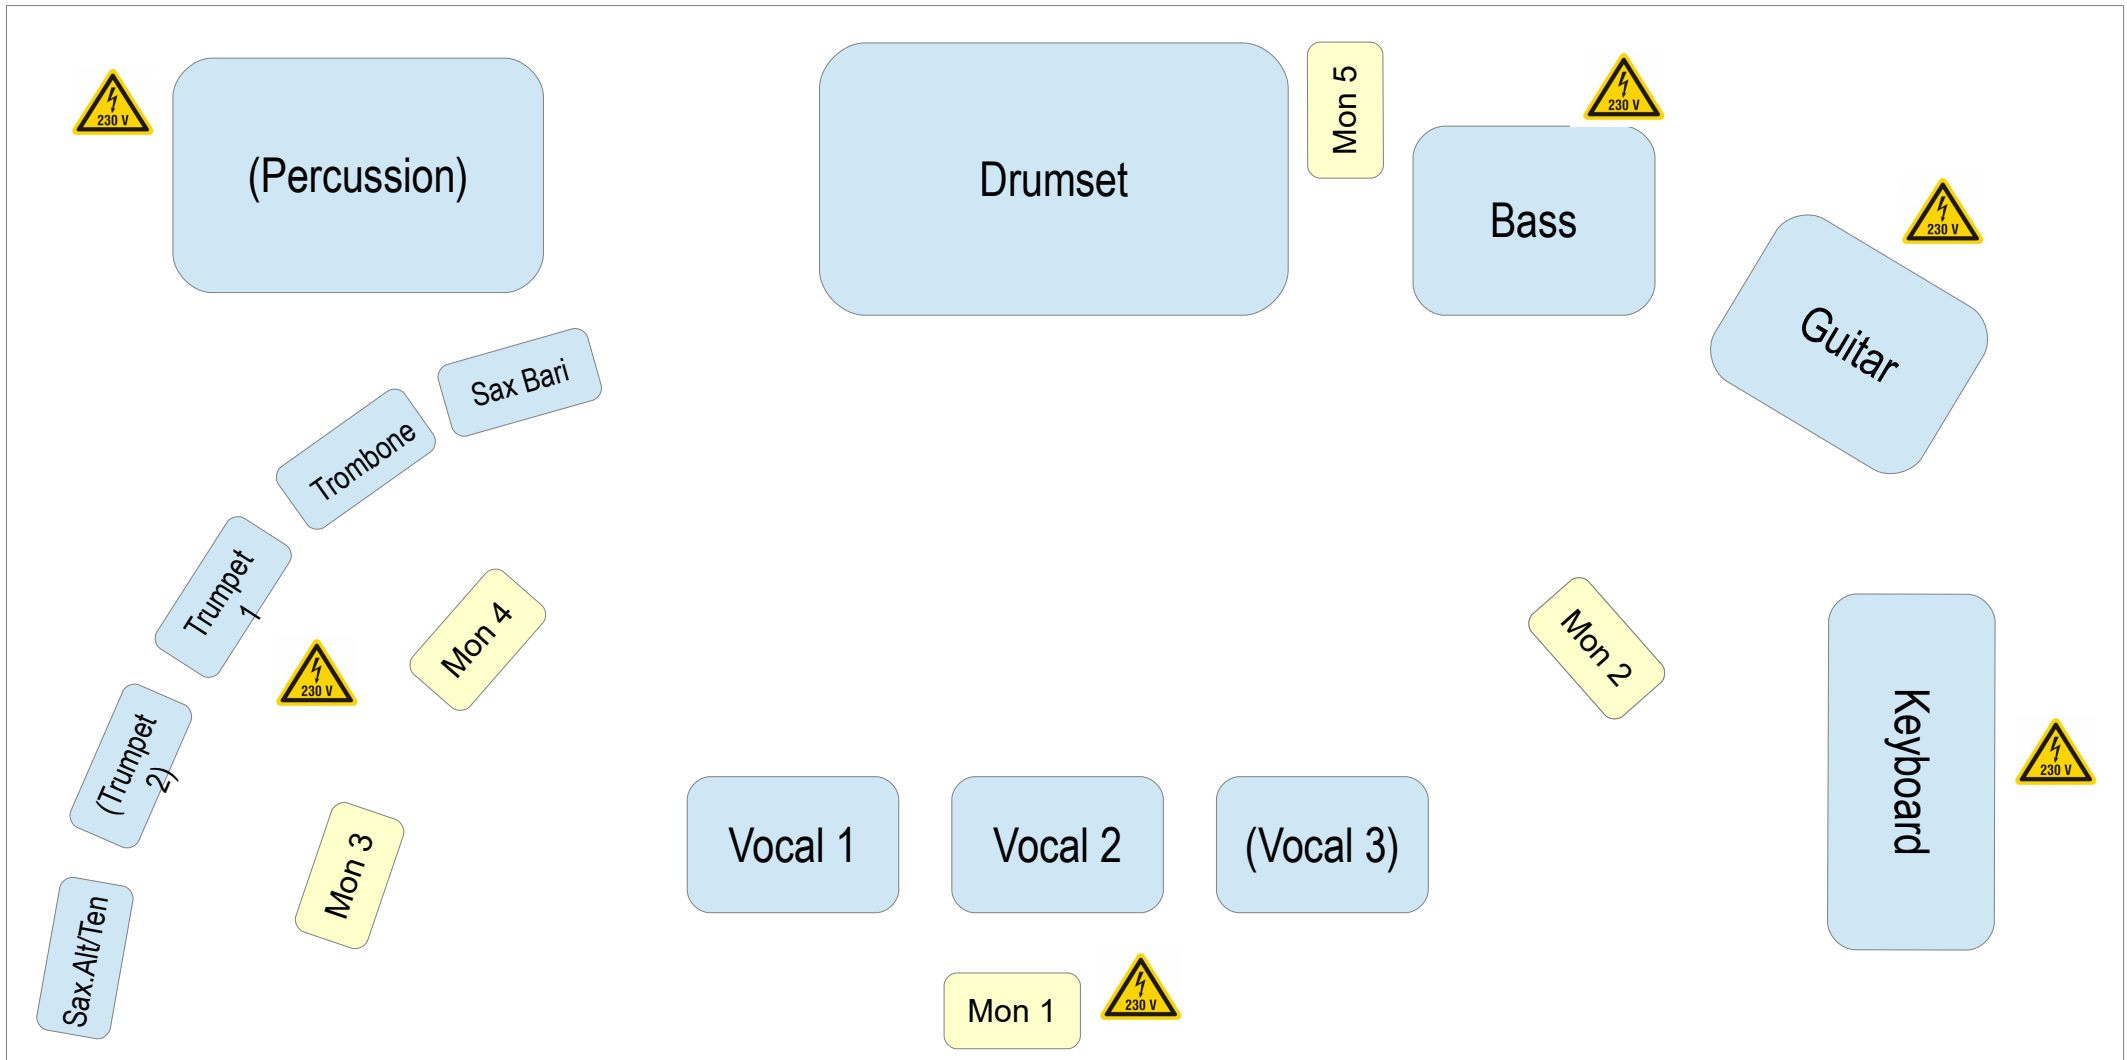

WHAT THE FUNK – STAGE RIDER

 = 230V socket

 = Monitor

Stage size: 8x4m or similar (at least 28m²)

Percussion, Trumpet 2 & Vocal 3 are OPTIONAL. Depending on stage size and availabilities.

On big stages: 2 monitors for the Vocals